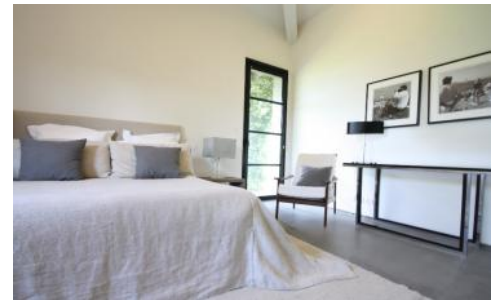

Grand Bungalow Ramatuelle

Sleeps: 12 Bedrooms: 6

Photos