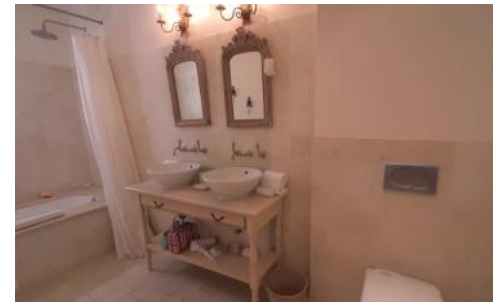

Country Estate Ramatuelle

Region: Cote d'Azur

Sleeps: 14 Bedrooms: 7