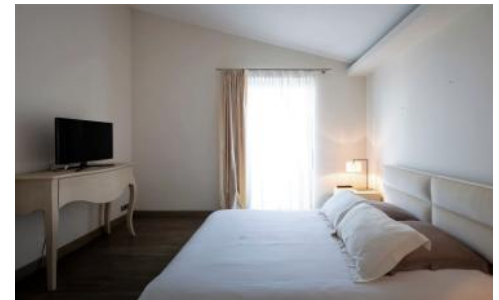

Bastide de St Joseph

Region: Cote d'Azur

Sleeps: 16 Bedrooms: 8

Photos