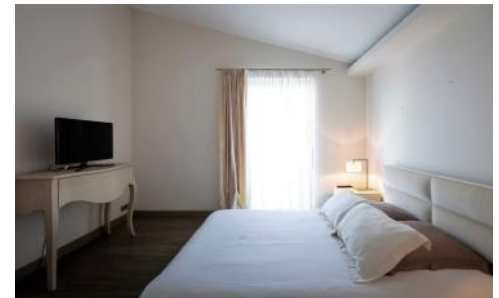

Bastide de St Joseph

Region: Cote d'Azur

Sleeps: 16 Bedrooms: 8

Photos