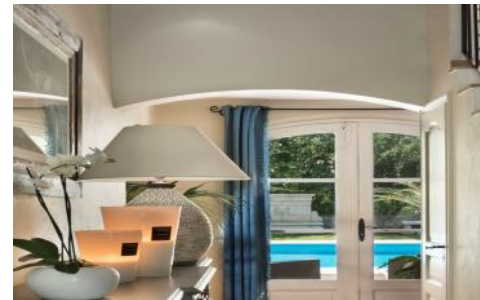

La Perle Rare

Region: Cote d'Azur

Sleeps: 12 Bedrooms: 6

Photos