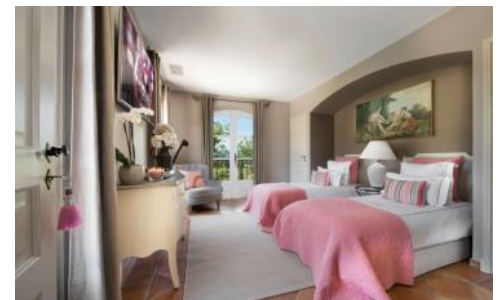

La Perle Rare

Region: Cote d'Azur

Sleeps: 12 Bedrooms: 6

Photos