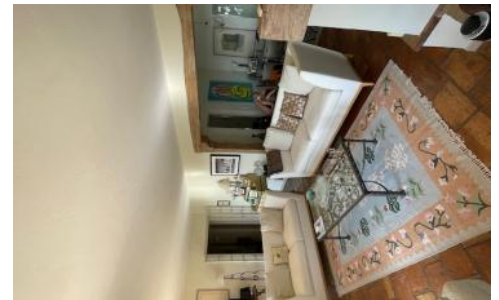

Bougainvillea

Region: | Vence

Sleeps: 6 Bedrooms: 3 Bathrooms: 3

Photos