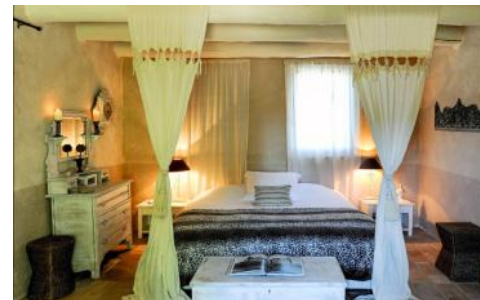

La Fontaine et la Bastide

Region: Provence

Sleeps: 16 Bedrooms: 8