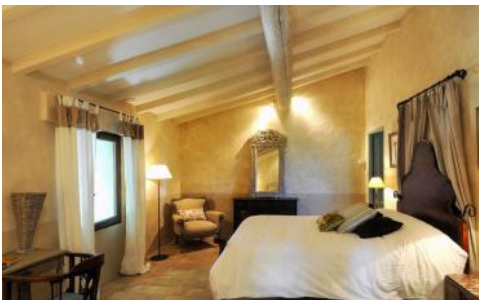

La Fontaine et la Bastide

Region: Provence

Sleeps: 16 Bedrooms: 8