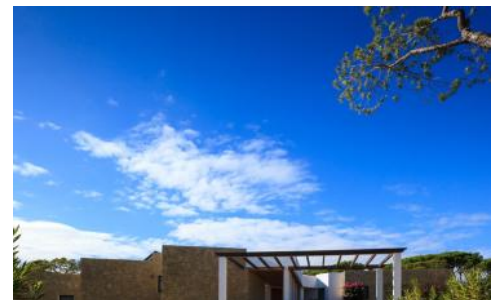

Villa Space

Region: PORTUGAL

Sleeps: 10 Bedrooms: 5 Bathrooms: 5

Photos