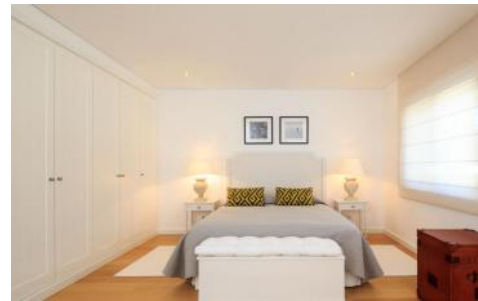

Villa Space

Region: PORTUGAL

Sleeps: 10 Bedrooms: 5 Bathrooms: 5