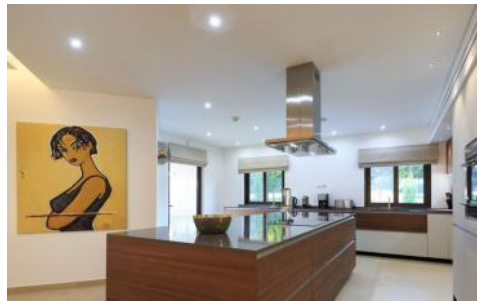

Villa Space

Region: PORTUGAL

Sleeps: 10 Bedrooms: 5 Bathrooms: 5