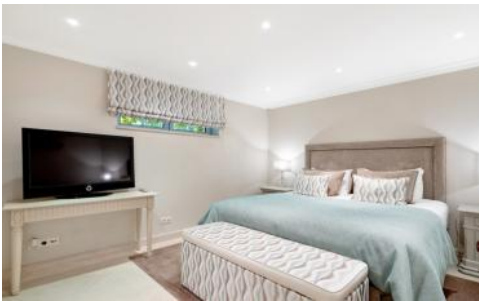

Villa Isabela

Region: PORTUGAL

Sleeps: 10 Bedrooms: 5 Bathrooms: 5