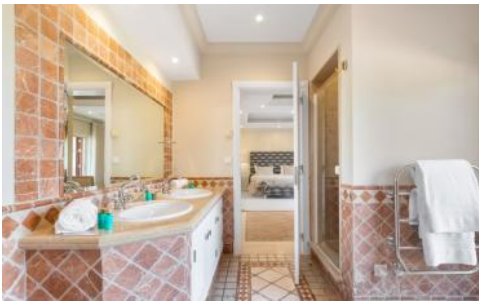

Villa Brilho do Sol

Region: PORTUGAL

Sleeps: 12 Bedrooms: 6 Bathrooms: 6