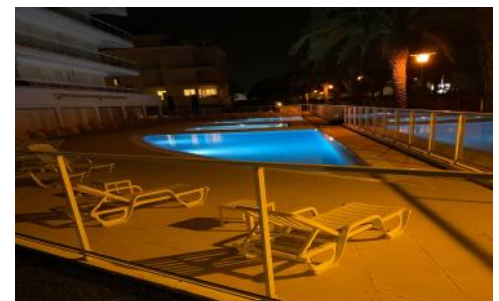

Apartment Palmier Royale

Region: Cote d'Azur | Cannes

Sleeps: 2 Bedrooms: 1 Bathrooms: 1

Photos