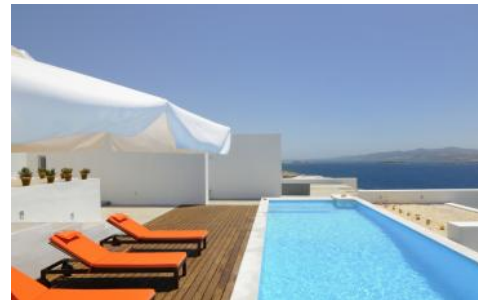

Villa Ellema

Region: Paros

Sleeps: 12 Bedrooms: 6 Bathrooms: 6

Photos