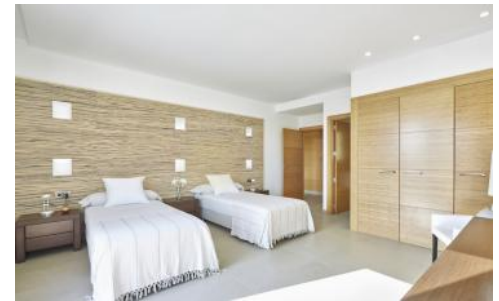

Villa Ashley

Region: Ibiza

Sleeps: 14 Bedrooms: 7 Bathrooms: 7