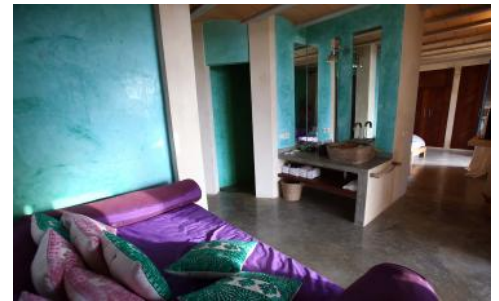

Can Milna

Region: Ibiza

Sleeps: 6 Bedrooms: 3 Bathrooms: 3