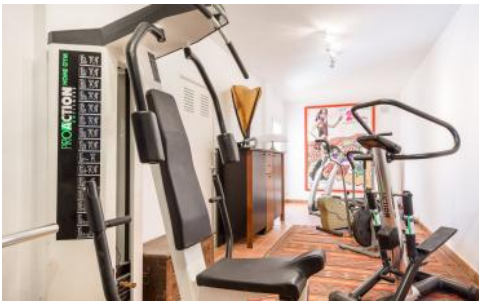

Villa Evelyn

Region: Ibiza

Sleeps: 8 Bedrooms: 4 Bathrooms: 4