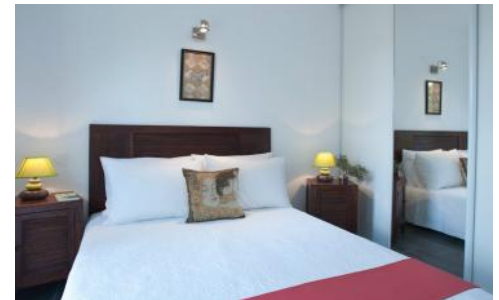

Casa Alessia

Region: Corsica

Sleeps: 6 Bedrooms: 3 Bathrooms: 3

Photos