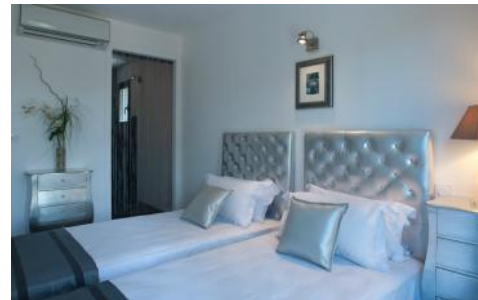

Casa Alessia

Region: Corsica

Sleeps: 6 Bedrooms: 3 Bathrooms: 3

Photos