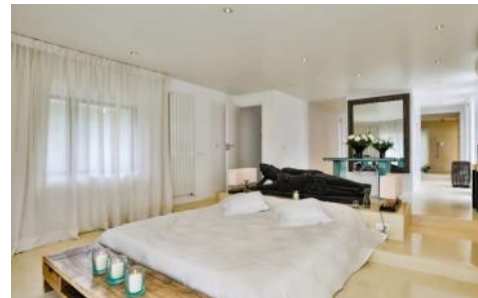

Villa Paola

Region: Ibiza

Sleeps: 12 Bedrooms: 6 Bathrooms: 7

Photos