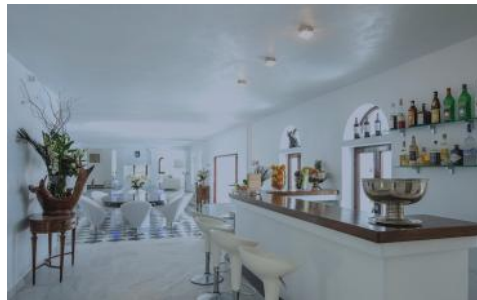

Can Salma

Region: Ibiza

Sleeps: 10 Bedrooms: 5 Bathrooms: 5

Photos