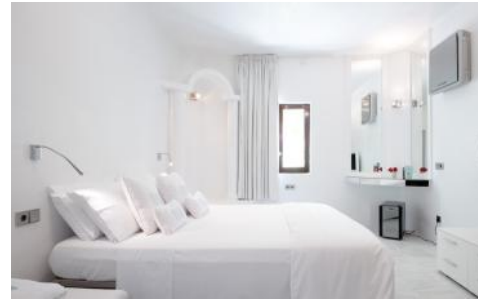

Can Salma

Region: Ibiza

Sleeps: 10 Bedrooms: 5 Bathrooms: 5