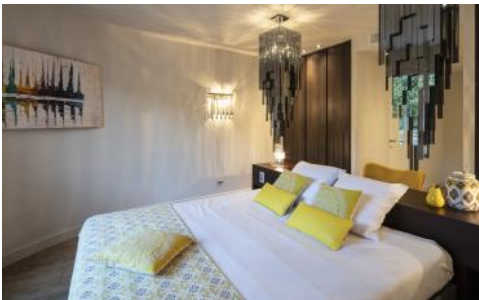

Villa du Roi

Region: Cote d'Azur

Sleeps: 16 Bedrooms: 8 Bathrooms: 10

Photos