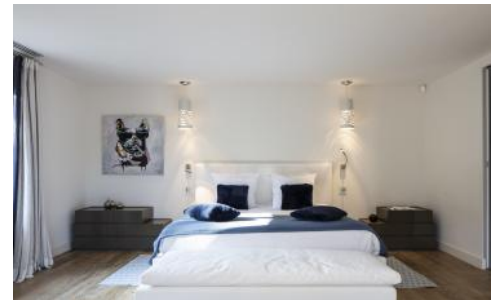

Villa du Roi

Region: Cote d'Azur

Sleeps: 16 Bedrooms: 8 Bathrooms: 10

Photos