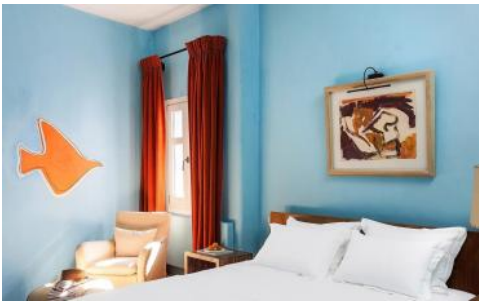

Villa Natalie

Region: Ibiza

Sleeps: 12 Bedrooms: 6 Bathrooms: 6