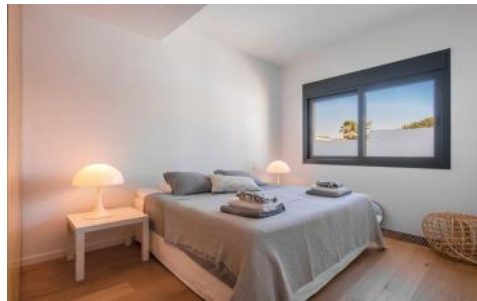

Villa Playa

Region: SPAIN

Sleeps: 12 Bedrooms: 6 Bathrooms: 6