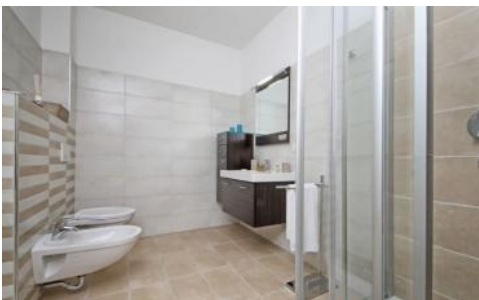

Villa le Colonne

Region: ITALY

Sleeps: 10 Bedrooms: 5 Bathrooms: 5

Photos