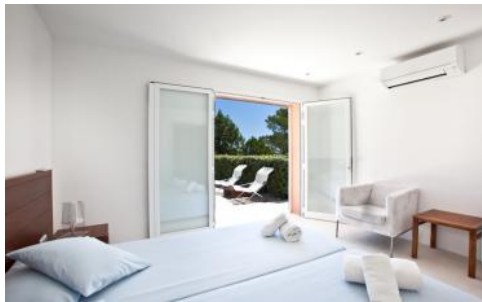

Villa Lydia

Region: Ibiza

Sleeps: 12 Bedrooms: 6 Bathrooms: 6