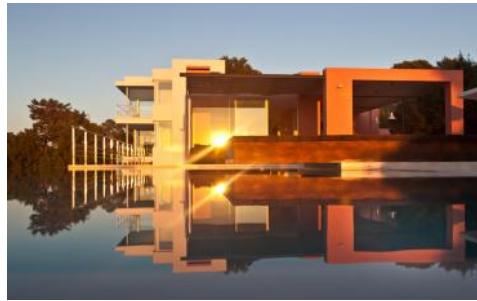

Villa Lydia

Region: Ibiza

Sleeps: 12 Bedrooms: 6 Bathrooms: 6