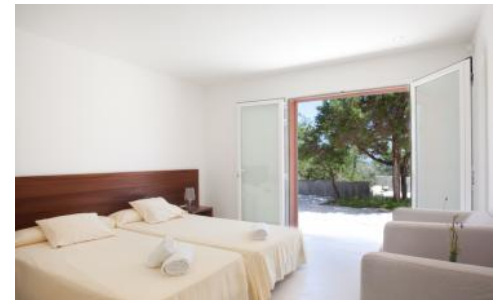

Villa Lydia

Region: Ibiza

Sleeps: 12 Bedrooms: 6 Bathrooms: 6

Photos