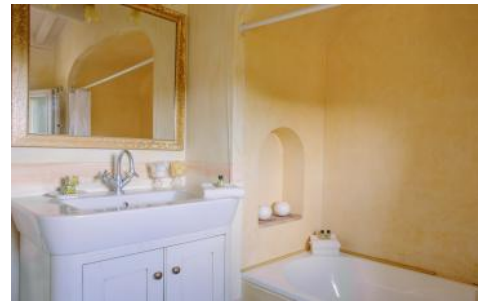

Casale la Pieve

Region: ITALY

Sleeps: 10 Bedrooms: 5 Bathrooms: 6