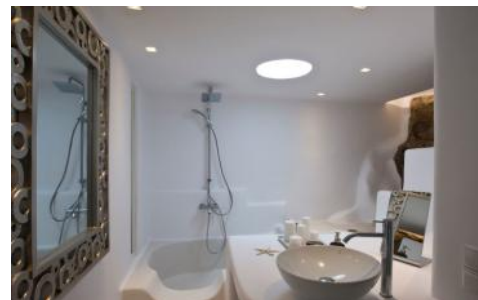

Pania Villas

Region: Mykonos

Sleeps: 4 Bedrooms: 2 Bathrooms: 2

Photos