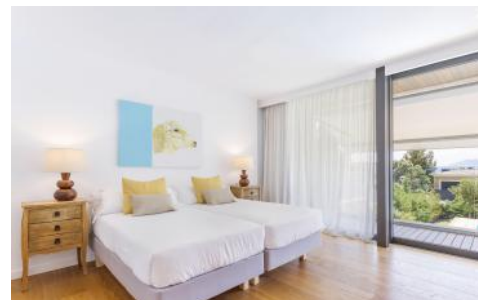

Villa Bahia de Pollensa

Region: Mallorca

Sleeps: 7 Bedrooms: 4 Bathrooms: 4

Photos