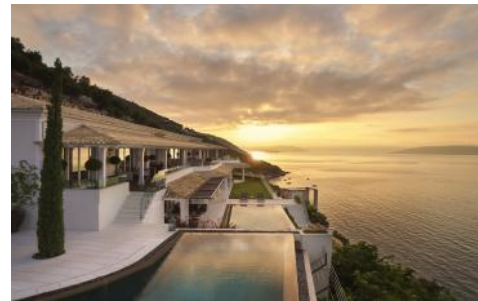

Villa Sublime

Region: Corfu

Sleeps: 12 Bedrooms: 6 Bathrooms: 6