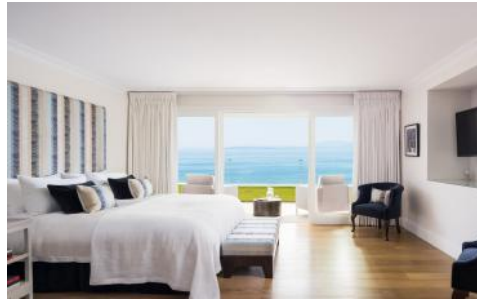

Villa Sublime

Region: Corfu

Sleeps: 12 Bedrooms: 6 Bathrooms: 6