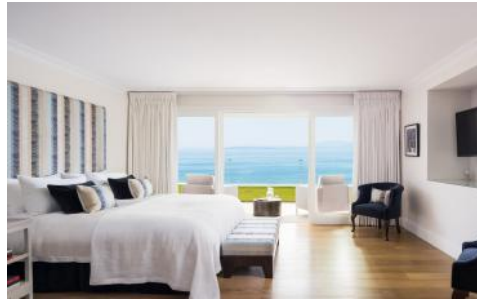

## Overview

Exceptionally designed for contemporary Mediterranean living, this uber luxury villa boasts a superb cliffside situation overlooking the Ionian sea and Corfu's coastline, with direct access to the sea and two stunning private infinity pools. Staffed villa with housekeeper and chef.

## Description

Nissaki (North East): At this unique Corfu contemporary villa guests will experience the ultimate Greek island luxury holiday with direct access to the sea, 2 pools and private spa.

The generous accommodation of this property is arranged over 2 levels and comprises 6 en suite bedrooms, with most areas affording marvellous views from every corner. The indoor and outdoor space seamlessly blend thanks to large, tall-to-ceiling doors opening onto expansive terraces, elegantly furnished for outdoor living and al fresco dining. The ultimate Greek island holiday experience this villa offers its guests includes a spa with hammam, fitness and treatment rooms, two outdoor infinity pools, a home cinema.

Formal dining room, table for 12.

Large fully equipped, modern kitchen/ island/ breakfast area.

Fitness room.

Spa, hammam, treatment room.

2 Master bedrooms, king size beds, ensuite bathrooms, separate showers, dressing rooms, sitting areas, fridge, door to terrace, sea views.

## Photos