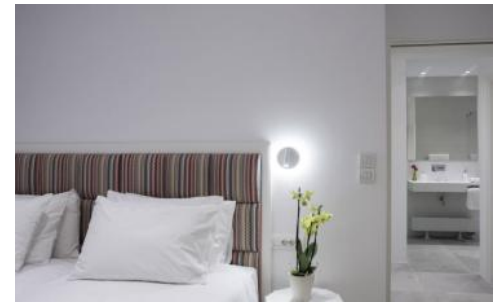

Villa Geppe

Region: Corfu

Sleeps: 8 Bedrooms: 4 Bathrooms: 5