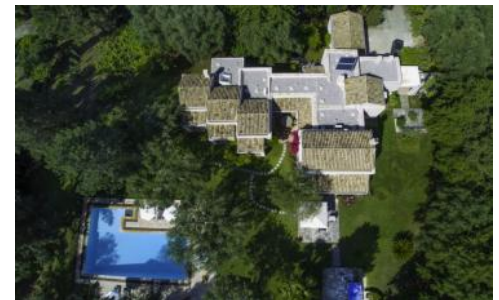

Villa Geppe

Region: Corfu

Sleeps: 8 Bedrooms: 4 Bathrooms: 5