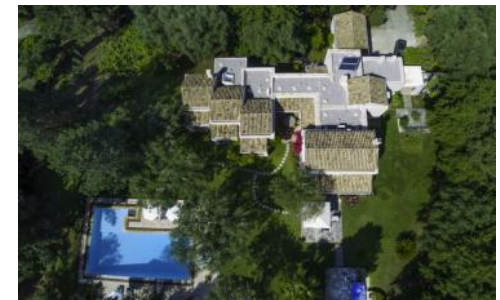

Villa Geppe

Region: Corfu

Sleeps: 8 Bedrooms: 4 Bathrooms: 5