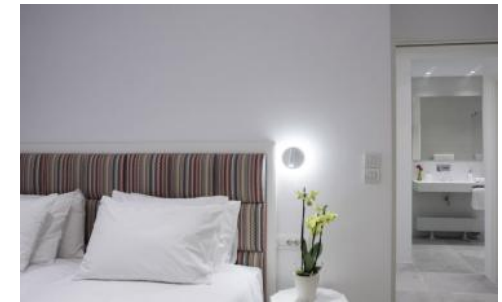

Villa Geppe

Region: Corfu

Sleeps: 8 Bedrooms: 4 Bathrooms: 5