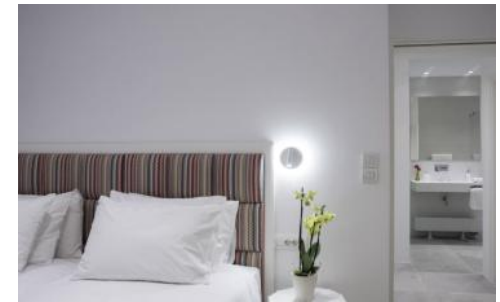

Villa Geppe

Region: Corfu

Sleeps: 8 Bedrooms: 4 Bathrooms: 5