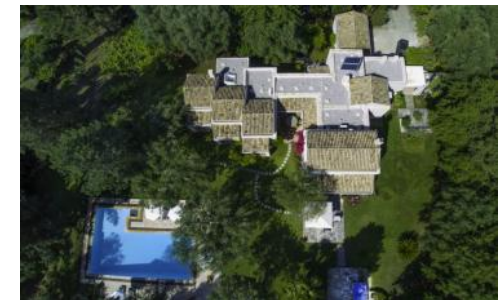

Villa Geppe

Region: Corfu

Sleeps: 8 Bedrooms: 4 Bathrooms: 5