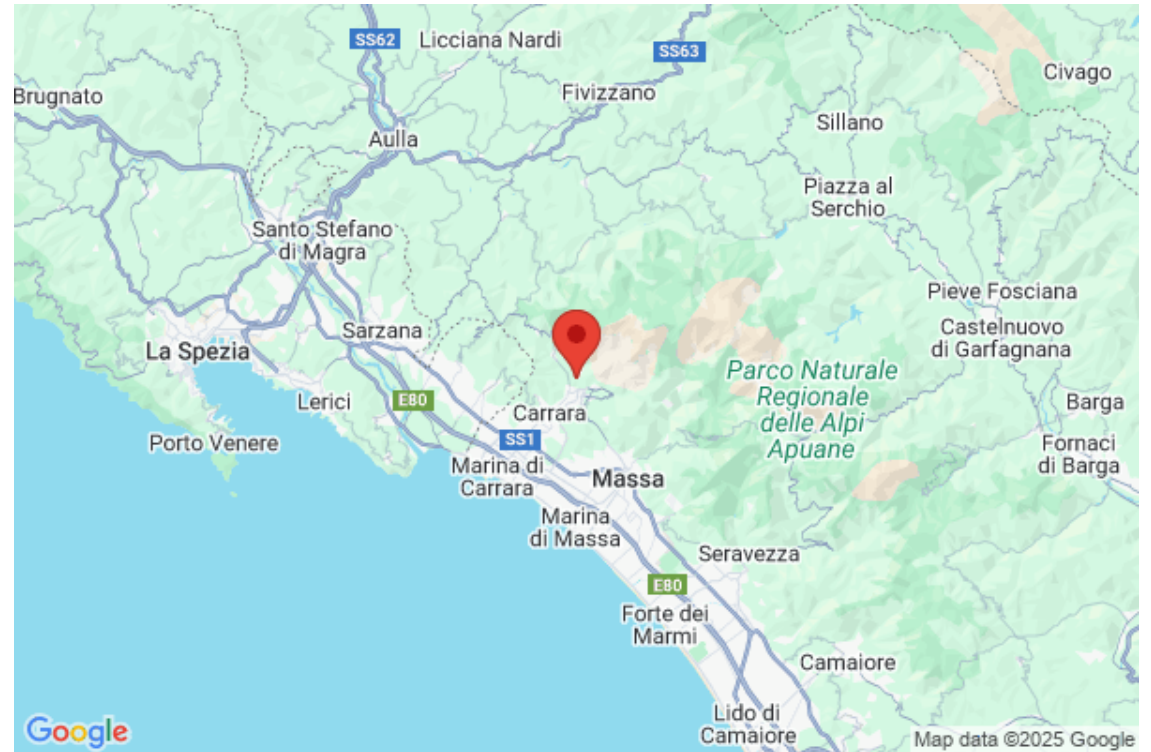

## Location

### DISTANCES

Nearest town: Kontali 1. 2 km.

Gouvia Marina: 2 km.

Corfu Town: 8 km.

Nearest beach: Gouvia beach 2. 4 km.

Nearest Port: Corfu 7 km.

Nearest airport: Corfu 8 km.