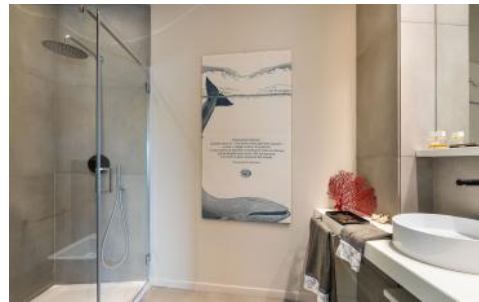

Villa Porta del Mare

Region: ITALY

Sleeps: 16 Bedrooms: 8 Bathrooms: 9