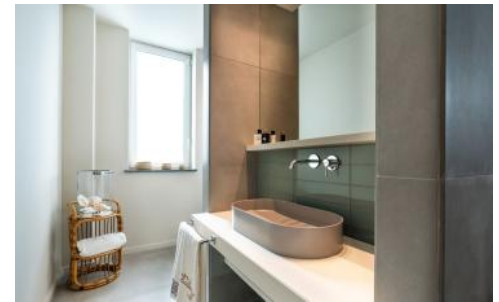

Villa Porta del Mare

Region: ITALY

Sleeps: 16 Bedrooms: 8 Bathrooms: 9