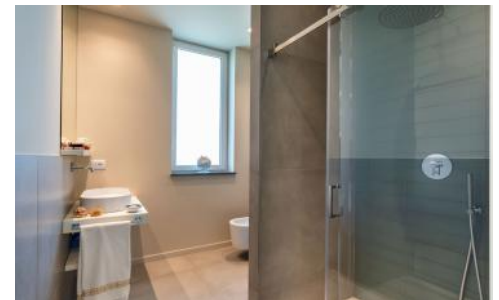

Villa Porta del Mare

Region: ITALY

Sleeps: 16 Bedrooms: 8 Bathrooms: 9