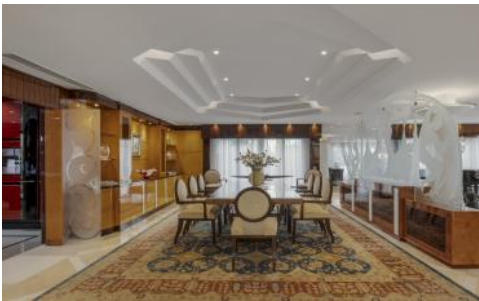

Palacio Marbella

Region: SPAIN

Sleeps: 14 Bedrooms: 7 Bathrooms: 6