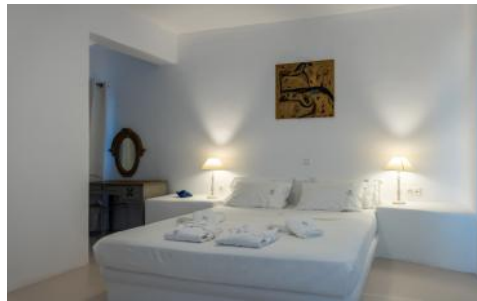

Aegean Dream

Region: Mykonos

Sleeps: 26 Bedrooms: 13 Bathrooms: 14