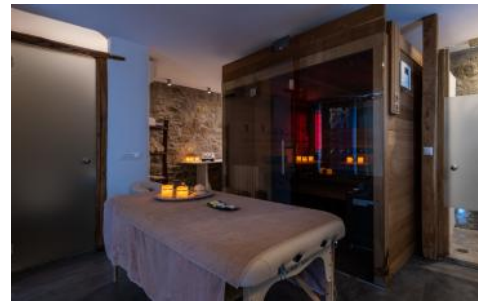

Aegean Dream

Region: Mykonos

Sleeps: 26 Bedrooms: 13 Bathrooms: 14