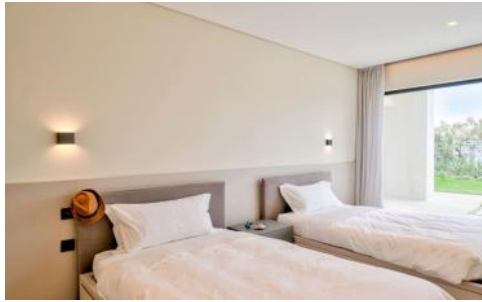

Villa Kilada

Region: Porto Heli

Sleeps: 14 Bedrooms: 6 Bathrooms: 6