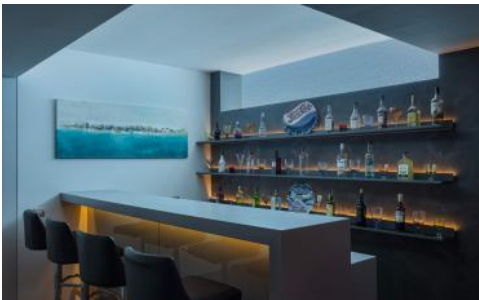

Villa Espuma do Mar

Region: PORTUGAL

Sleeps: 10 Bedrooms: 5 Bathrooms: 5

Photos