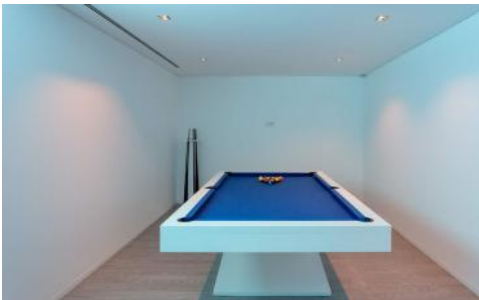

Villa Golf View

Region: PORTUGAL

Sleeps: 10 Bedrooms: 5 Bathrooms: 5

Photos