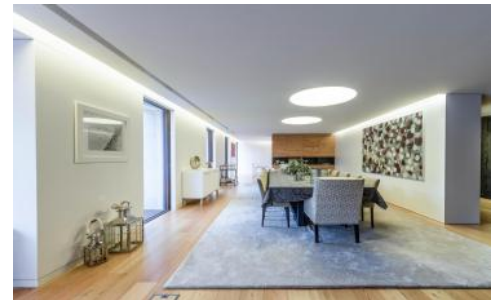

Villa Riverside Dream

Region: PORTUGAL

Sleeps: 16 Bedrooms: 8 Bathrooms: 8

Photos