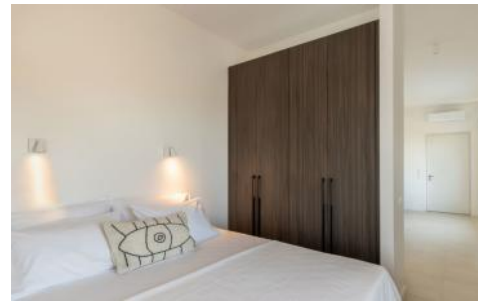

Villa Kyma

Region: Paros

Sleeps: 12 Bedrooms: 6 Bathrooms: 5